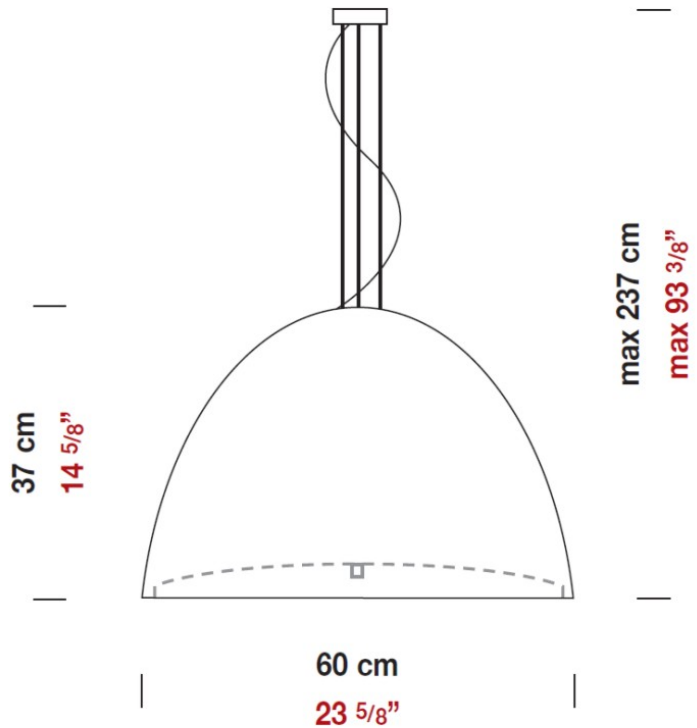

WILLY 60 SUSPENSION

D81014-BLK

GENERAL

Series: Willy

Subseries: Willy 60

Brand: Panzeri

Division: Design

Mounting Type: Suspension

Mounting Location: Ceiling

Subcategory: Pendant

PHYSICAL

Shape: Dome

Diameter (mm): 600

Diameter (in): 23 ⁵/₈"

Height (mm): 370

Height (in): 14 ⁷/₁₆"

Max. Overall Height (mm): 2370

Max. Overall Height (in): 93 ⁵/₁₆"

Light Distribution: Direct / Indirect

Weight (kg): 10.22

Weight (lbs): 22.53

Diffuser: Black Blown Glass Dome and Frosted White Glass Bottom Diffuser

Fixture Material: Glass / Aluminum

Cable Details: 2000mm (78 3/4") Long Steel Suspension Cables / 2200mm (86 5/8") Long Power Cable In Transparent PVC

ELECTRICAL

Number of Lamps: 3

Lamp Type: LED Retrofit

Bulb Included: Bulb Not Included

Total Output Wattage (W): 45

Max. Wattage Per Lamp (W): 15

Lamp Base: E26

Input Voltage (V): 120

LED

OPTICAL

RATINGS AND CERTIFICATIONS

Certified By: CSA Certified to UL and CSA Standards

IP rating: IP20