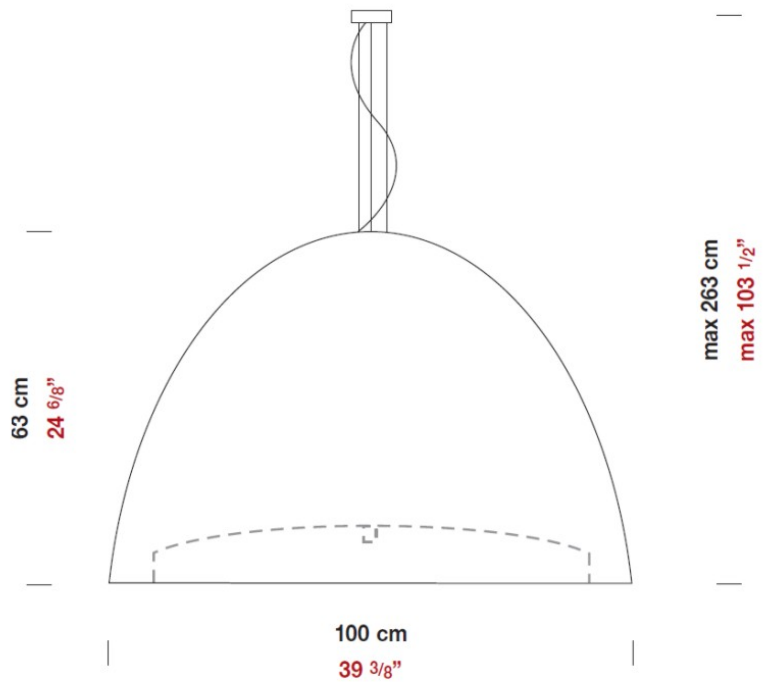

PROJECT	
TYPE	
NOTES	
QUANTITY	
DATE	

WILLY SUSPENSION

D81564-BLK

GENERAL

Series: Willy
Brand: Panzeri
Division: Design
Mounting Type: Suspension
Mounting Location: Ceiling

PHYSICAL

Diameter (mm): 1000
Diameter (in): 39 3/8
Height (mm): 630
Height (in): 24 13/16
Max. Overall Height (mm): 2630
Max. Overall Height (in): 103 7/16
Light Distribution: Direct
Weight (kg): 15.2
Weight (lbs): 33.5
Diffuser: Black Polyethylene Dome and White Frosted Opal Glass Bottom Diffuser
Fixture Material: Polyethylene Lampshade
Cable Details: Transparent

ELECTRICAL

Input Wattage Range: 30 - 49 W
Lamp Type: LED
Input Wattage (W): 40
Total Output Wattage (W): 40
Driver Included: Yes
Driver Type: Integral LED Driver in Canopy
Constant Current (MA): 1050

LED

Color Temperature (°K): 3000
Max. Delivered Lumen (lm): 3859
CRI: >80 CRI
Efficiency (%): 78.12

OPTICAL

RATINGS AND CERTIFICATIONS

Certified By: CSA Certified to UL and CSA Standards