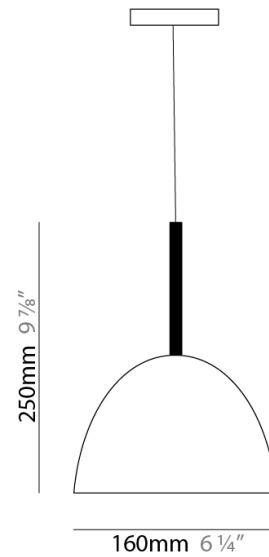

WILLY SUSPENSION

D81060

GENERAL

Series: Willy

Brand: Panzeri

Division: Design

Mounting Type: Suspension

Mounting Location: Ceiling

Subcategory: Pendant

PHYSICAL

Shape: Bell

Diameter (mm): 160

Diameter (in): 6 ¼

Height (mm): 250

Height (in): 9 ⅞

Max. Overall Height (mm): 2250

Max. Overall Height (in): 88 ⅞

Light Distribution: Direct

Weight (kg): 1.23

Weight (lbs): 2.7

Diffuser: Black Blown Glass

Fixture Finish: Metallic Gray

Fixture Material: Metal

ELECTRICAL

Number of Lamps: 1

Lamp Type: LED Retrofit

Lamp Shape: T4

Bulb Included: Bulb Not Included

Total Output Wattage (W): 3

Max. Wattage Per Lamp (W): 3

Lamp Base: G9

Input Voltage (V): 120

LED

OPTICAL

RATINGS AND CERTIFICATIONS

Certified By: CSA Certified to UL and CSA Standards

IP rating: IP20