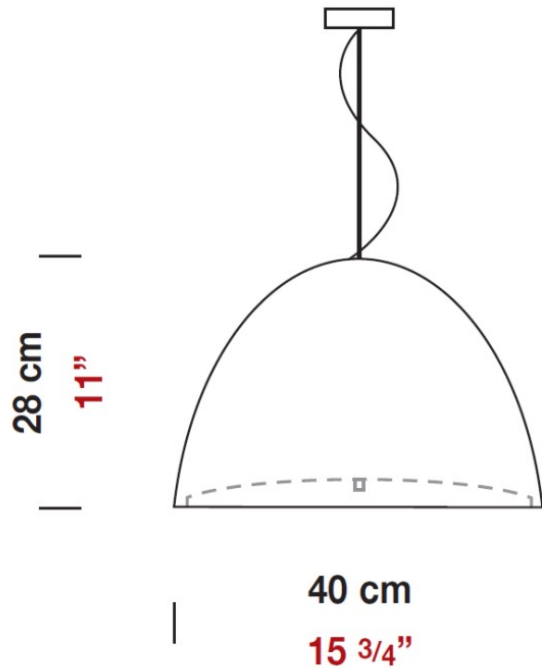

WILLY 40 SUSPENSION

D81057-BLK

GENERAL

Series: Willy

Subseries: Willy 40

Brand: Panzeri

Division: Design

Mounting Type: Suspension

Mounting Location: Ceiling

Subcategory: Pendant

PHYSICAL

Shape: Dome

Diameter (mm): 400

Diameter (in): 15 3/4

Height (mm): 280

Height (in): 11

Max. Overall Height (mm): 2280

Max. Overall Height (in): 89 3/4

Light Distribution: Direct

Weight (kg): 4.09

Weight (lbs): 9.02

Diffuser: Black Blown Glass Dome and Frosted White Glass Bottom

Fixture Finish: BLK

Holder Finish: Metallized Gray

Fixture Material: Blown Glass Lampshade

Cable Details: 2000mm (78 3/4") Long Steel Suspension Cables /

2200mm (86 5/8") Long Power Cable In Transparent PVC

ELECTRICAL

Number of Lamps: 1

Lamp Type: LED Retrofit

Lamp Shape: A19

Bulb Included: Bulb Not Included

Total Output Wattage (W): 15

Max. Wattage Per Lamp (W): 15

Lamp Base: E26

Driver Included: No

Input Voltage (V): 120

LED

OPTICAL

RATINGS AND CERTIFICATIONS

Certified By: CSA Certified to UL and CSA Standards

IP rating: IP20