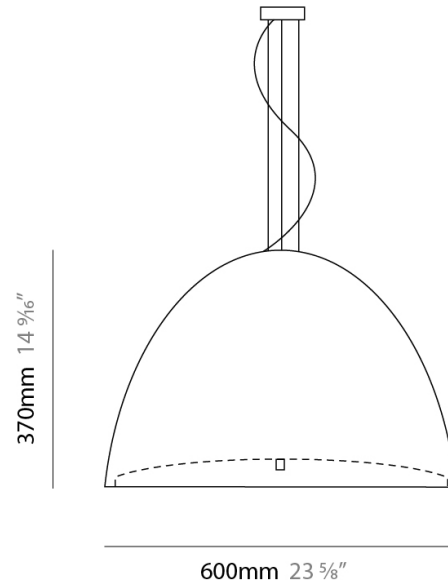

WILLY SUSPENSION

D81344

GENERAL

Series: Willy _____

Brand: Panzeri _____

Division: Design _____

Mounting Type: Suspension _____

Mounting Location: Ceiling _____

Subcategory: Pendant _____

PHYSICAL

Shape: Bell _____

Diameter (mm): 600 _____

Diameter (in): 23 5/8" _____

Height (mm): 370 _____

Height (in): 14 5/8" _____

Max. Overall Height (mm): 2370 _____

Max. Overall Height (in): 93 5/16" _____

Light Distribution: Direct _____

Weight (kg): 12.2 _____

Weight (lbs): 27 _____

Diffuser: Metallic Gray Aluminum Dome and Frosted White Glass Bottom Diffuser _____

Fixture Finish: ALU _____

Fixture Material: Aluminum _____

ELECTRICAL

Number of Lamps: 3 _____

Lamp Type: LED Retrofit _____

Bulb Included: Bulb Not Included _____

Total Output Wattage (W): 45 _____

Max. Wattage Per Lamp (W): 15 _____

Lamp Base: E26 _____

Input Voltage (V): 120 _____

Upon Request: 277Vac / GU24 _____

LED

OPTICAL

RATINGS AND CERTIFICATIONS

Certified By: CSA Certified to UL and CSA Standards _____

IP rating: IP20 _____